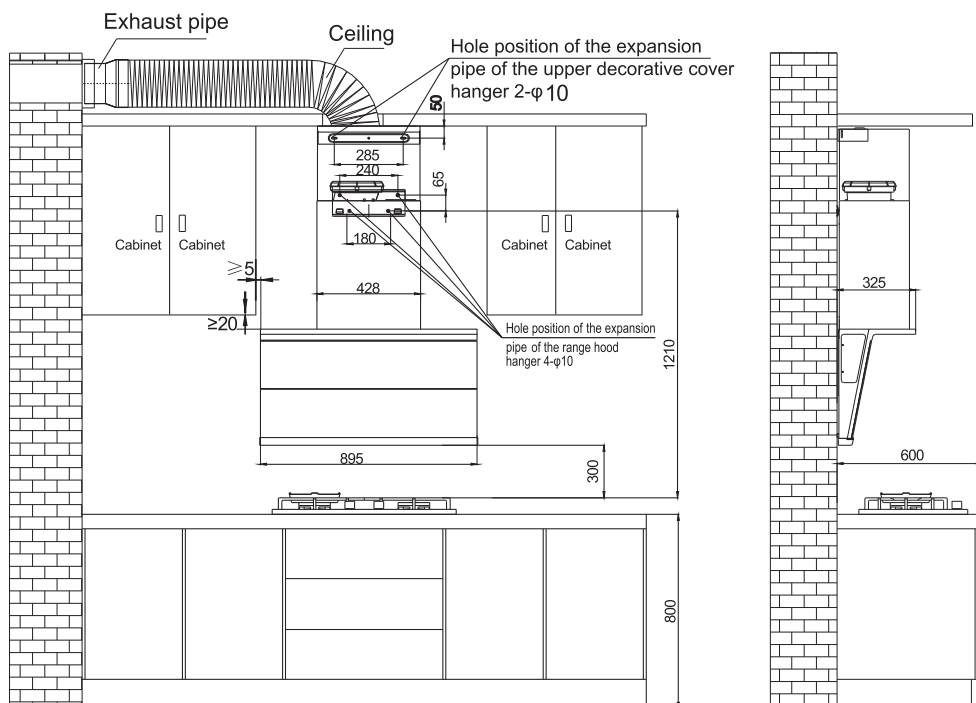

# Dimension Guide

## Slim 7-shape extractor hood

**Model:**  
ECL9745KB

### Dimensions

	width	height	depth
Product (mm)	895	1088-1315	325

**Please note!** Dimensions to be used as a guide only. All customers MUST refer to the user manual supplied with the product for detailed installation instructions.