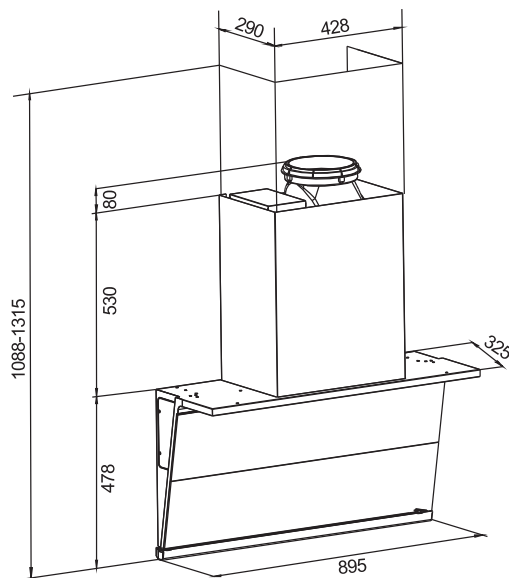

# Dimension Guide

## Slim 7-shape extractor hood

**Model:**  
ECL9745KB

### Dimensions

	width	height	depth
Product (mm)	895	1088-1315	325

**Please note!** Dimensions to be used as a guide only. All customers MUST refer to the user manual supplied with the product for detailed installation instructions.