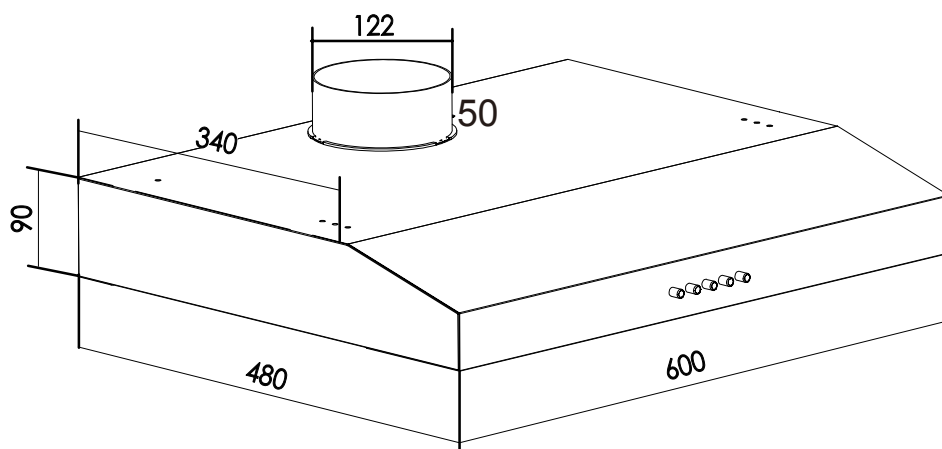

Dimension Guide

Extractor hood

Model:
ECF6214X

Dimensions

	width	height	depth
Duct (mm)	122		
Product (mm)	600	90	480

Please note! Dimensions to be used as a guide only. All customers MUST refer to the user manual supplied with the product for detailed installation instructions.