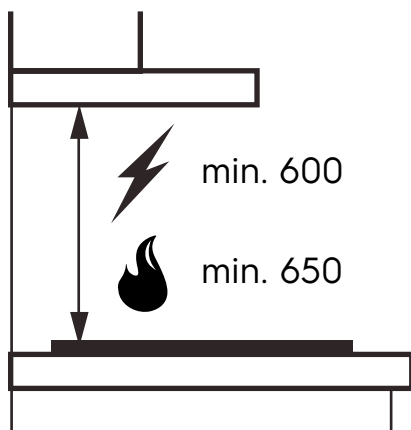

Dimension Guide

Extractor hood

Model:
ECF6214X

Dimensions

	width	height	depth
Duct (mm)	122		
Product (mm)	600	90	480

Please note! Dimensions to be used as a guide only. All customers MUST refer to the user manual supplied with the product for detailed installation instructions.