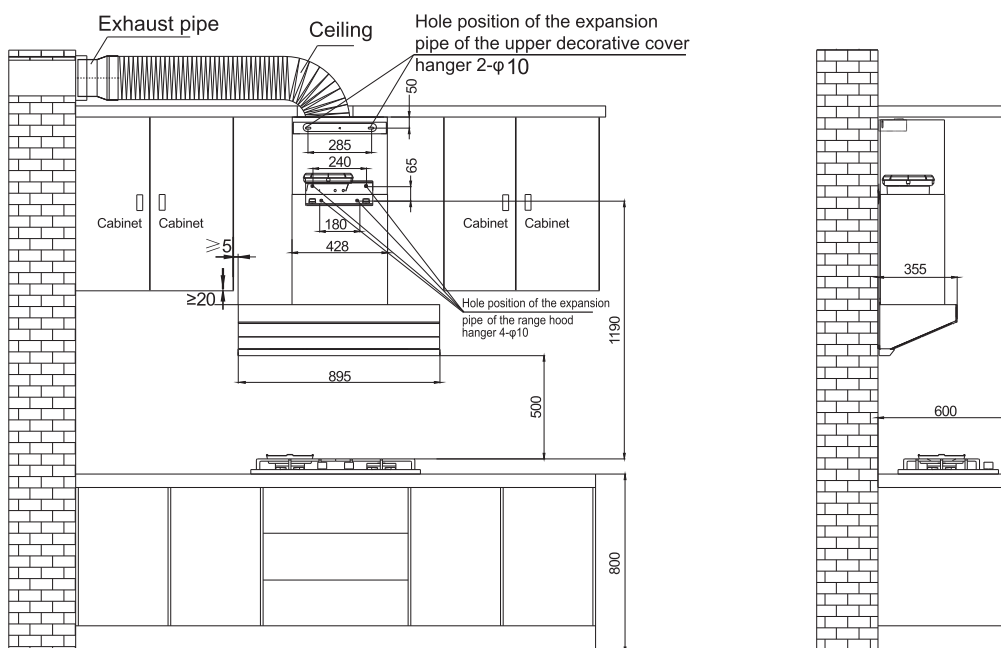

Dimension Guide

Slant extractor hood

Model:
ECC9945KB

Dimensions

	width	height	depth
Product (mm)	895	811-1069	355

Please note! Dimensions to be used as a guide only. All customers MUST refer to the user manual supplied with the product for detailed installation instructions.