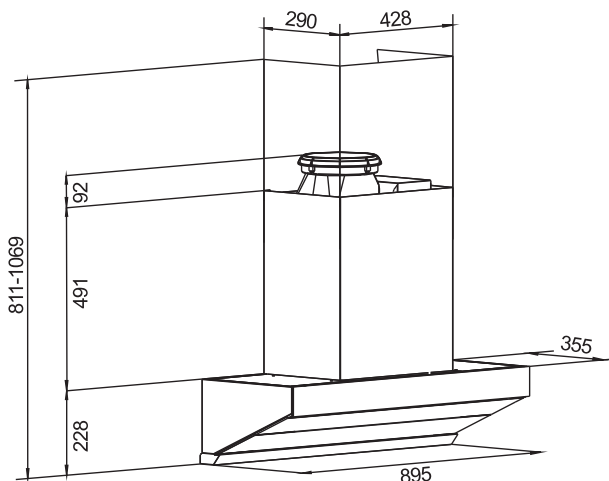

Dimension Guide

Slant extractor hood

Model:
ECC9945KB

Dimensions

	width	height	depth
Product (mm)	895	811-1069	355

Please note! Dimensions to be used as a guide only. All customers MUST refer to the user manual supplied with the product for detailed installation instructions.