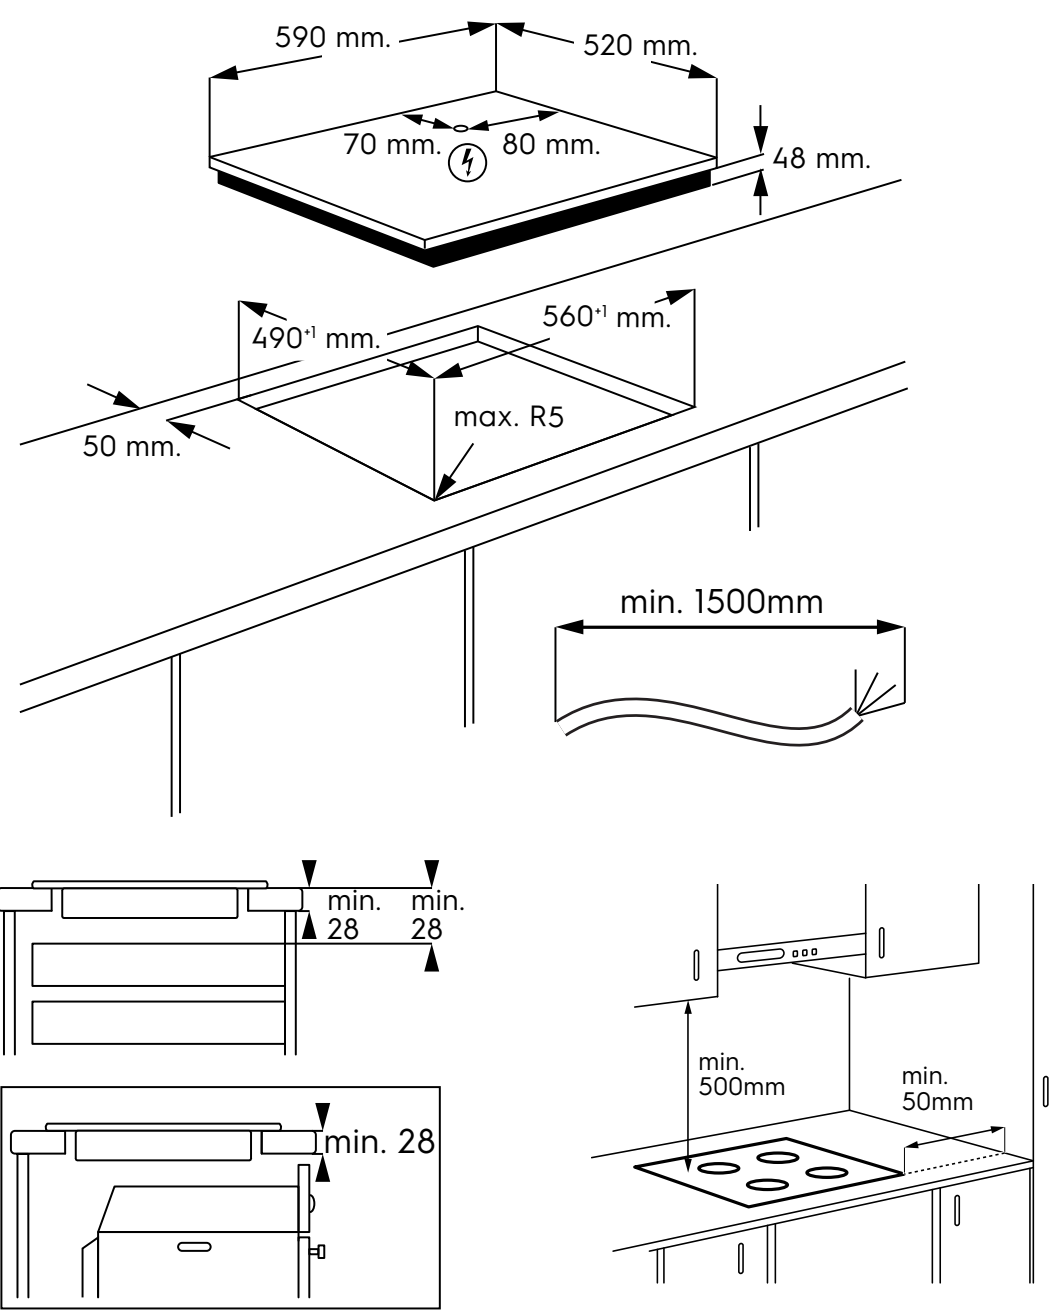

Dimension Guide

Built-in Induction Hob / 60 cm.

Model:
LIB60420CK

Dimensions			
	width	height	depth
Cut-out (mm)	560	-	490
Product (mm)	590	48	520

Please note! Dimensions to be used as a guide only. All customers MUST refer to the user manual supplied with the product for detailed installation instructions.
© 2023 Electrolux S.E.A PTE. LTD. E_DIM_LIB60420CK_Jan23