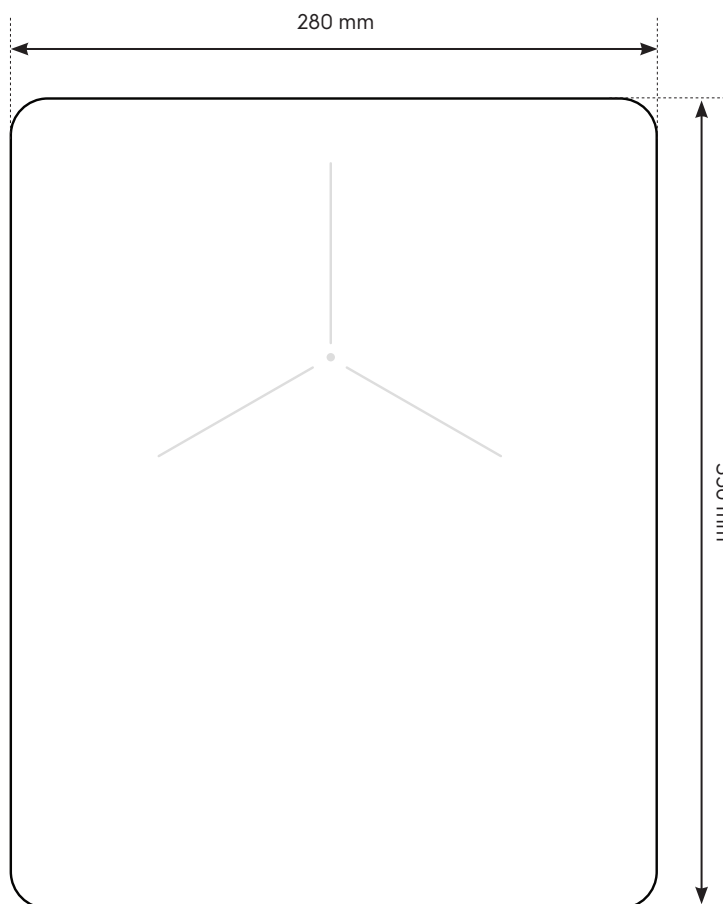

# Dimension Guide

## Freestanding induction hob

**Model:**  
ETIS457CGA

Dimensions			
	width	height	depth
Product (mm)	280	45	350

**Please note!** Dimensions to be used as a guide only. All customers MUST refer to the user manual supplied with the product for detailed installation instructions.