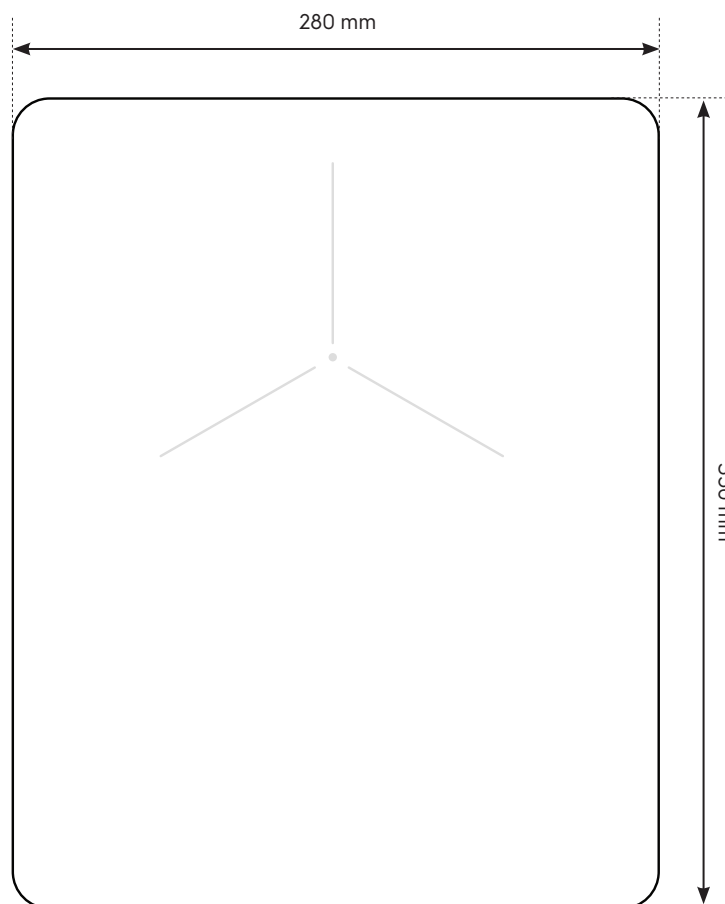

# Dimension Guide

## Freestanding induction hob

**Model:**  
ETIS450CGA

Dimensions			
	width	height	depth
Product (mm)	280	45	350

**Please note!** Dimensions to be used as a guide only. All customers MUST refer to the user manual supplied with the product for detailed installation instructions.  
© 2026 Electrolux S.E.A. PTE. LTD. ELX\_DIM\_ETIS450CGA\_Apr26