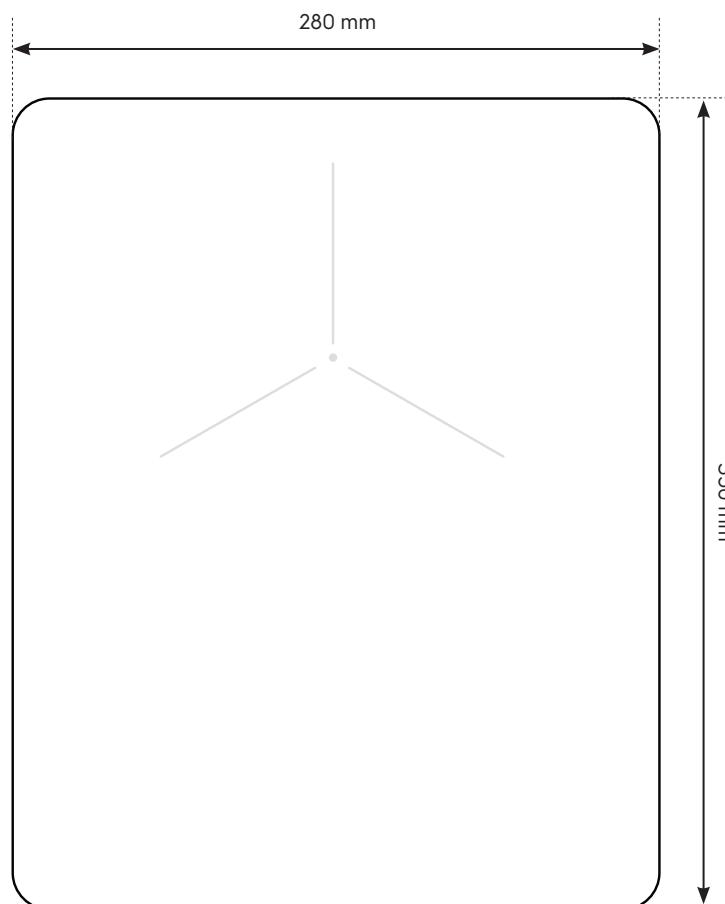

Dimension Guide

Freestanding induction hob

Model:
ETIS278CTB

Dimensions

	width	height	depth
Product (mm)	280	28	350

Please note! Dimensions to be used as a guide only. All customers MUST refer to the user manual supplied with the product for detailed installation instructions.

© 2026 Electrolux S.E.A. PTE. LTD. ELX_DIM_ETIS278CTB_Apr26