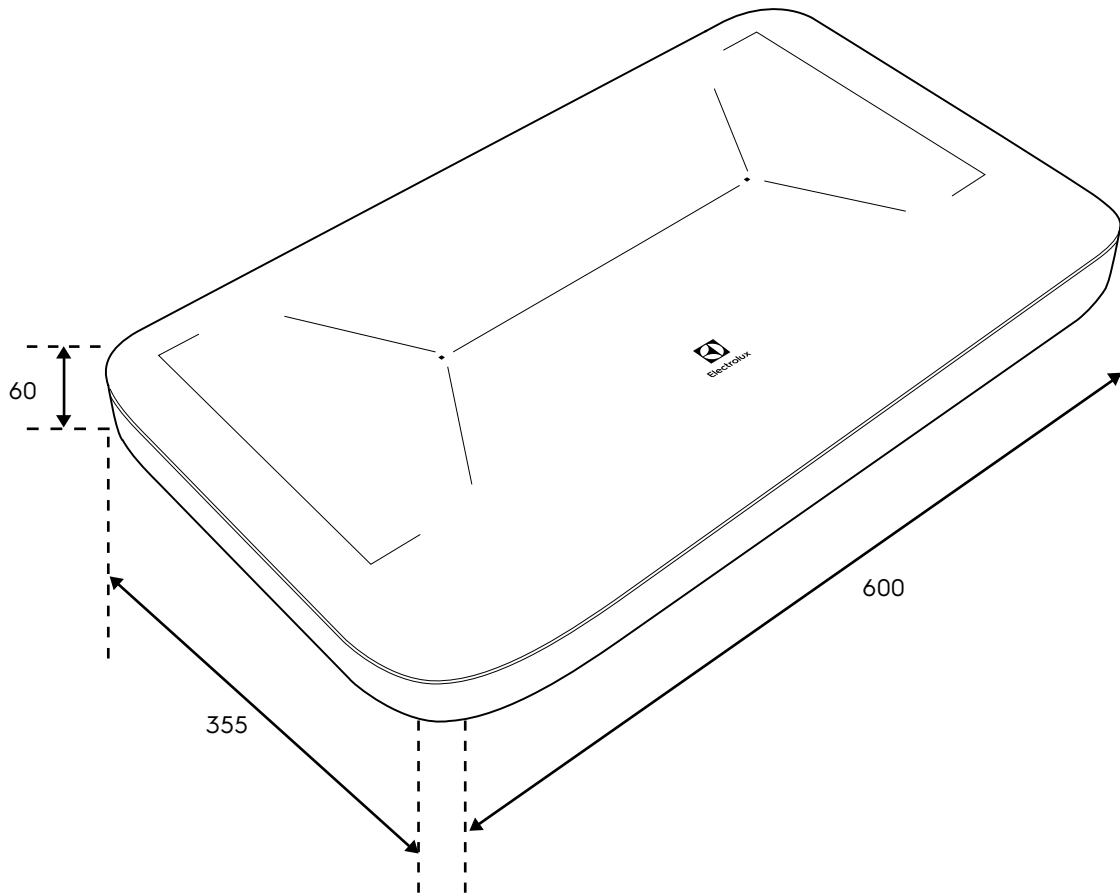

Dimension Guide

Freestanding induction hob

Model:
EHIT627XA

Dimensions			
	width	height	depth
Product (mm)	600	60	355

Please note! Dimensions to be used as a guide only. All customers MUST refer to the user manual supplied with the product for detailed installation instructions.
© 2024 Electrolux S.E.A PTE. LTD. ELX_DIM_EHIT627XA_Aug24