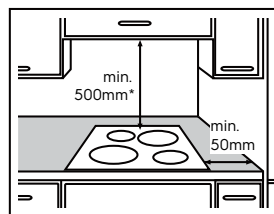

Dimension Guide

Induction hob

Model:
EHI645BF

Dimensions			
	width	height	depth
Cut-out (mm)	560	-	490
Product (mm)	590	51	520

Please note! Dimensions to be used as a guide only. All customers MUST refer to the user manual supplied with the product for detailed installation instructions.