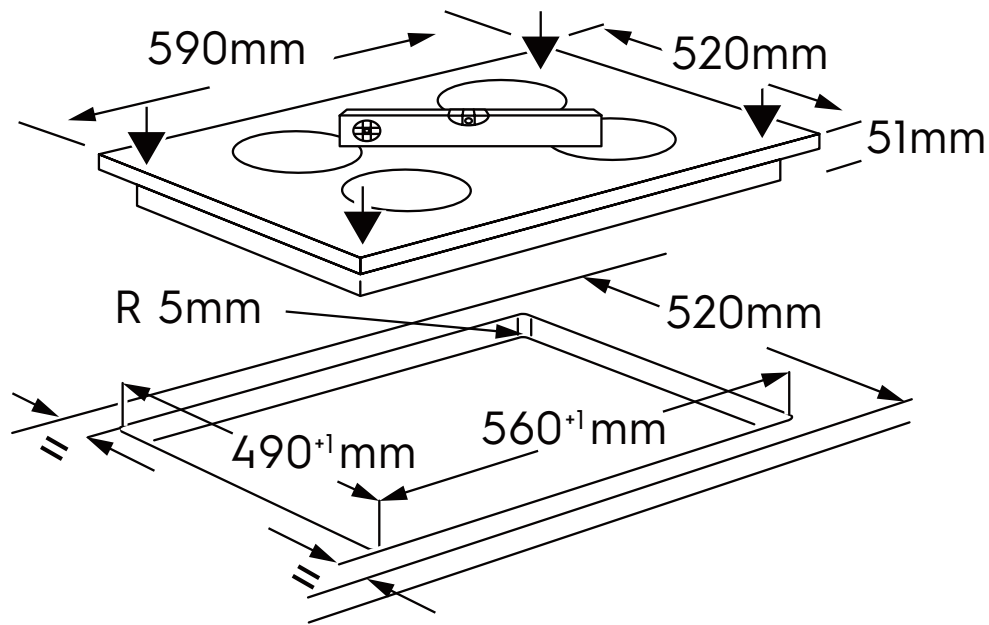

Dimension Guide

Induction hob

Model:
EHI645BF

Dimensions			
	width	height	depth
Cut-out (mm)	560	-	490
Product (mm)	590	51	520

Please note! Dimensions to be used as a guide only. All customers MUST refer to the user manual supplied with the product for detailed installation instructions.