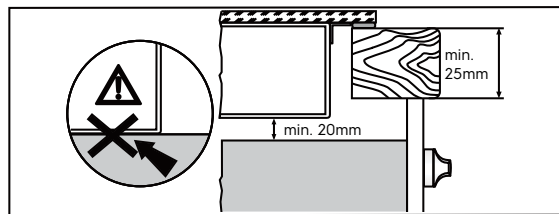

Dimension Guide

Induction hob

Model:
EHI645BF

Dimensions			
	width	height	depth
Cut-out (mm)	560	-	490
Product (mm)	590	51	520

Please note! Dimensions to be used as a guide only. All customers MUST refer to the user manual supplied with the product for detailed installation instructions.