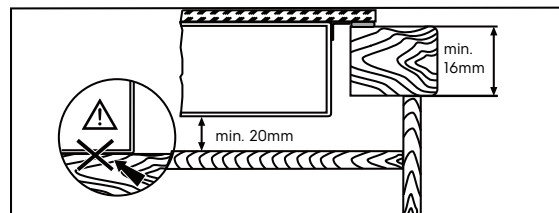

Dimension Guide

Induction hob

Model:
EHI645BF

Dimensions			
	width	height	depth
Cut-out (mm)	560	-	490
Product (mm)	590	51	520

Please note! Dimensions to be used as a guide only. All customers MUST refer to the user manual supplied with the product for detailed installation instructions.