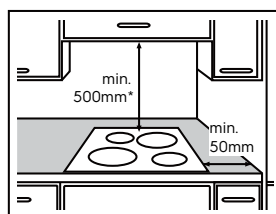

Dimension Guide

Induction hob

Model:
EHI6453BF

Dimensions

	width	height	depth
Cut-out (mm)	560	-	490
Product (mm)	590	51	520

Please note! Dimensions to be used as a guide only. All customers MUST refer to the user manual supplied with the product for detailed installation instructions.