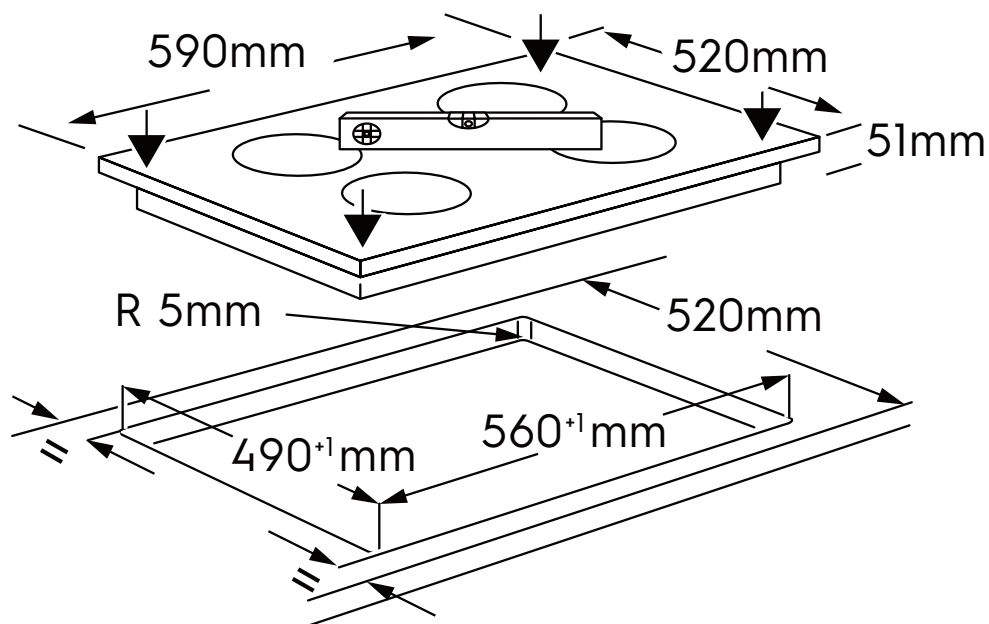

Dimension Guide

Induction hob

Model:
EHI6453BF

Dimensions

	width	height	depth
Cut-out (mm)	560	-	490
Product (mm)	590	51	520

Please note! Dimensions to be used as a guide only. All customers MUST refer to the user manual supplied with the product for detailed installation instructions.