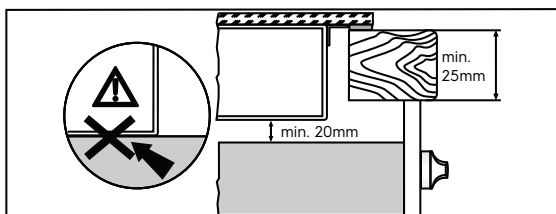

Dimension Guide

Induction hob

Model:
EHI6453BF

Dimensions

	width	height	depth
Cut-out (mm)	560	-	490
Product (mm)	590	51	520

Please note! Dimensions to be used as a guide only. All customers MUST refer to the user manual supplied with the product for detailed installation instructions.