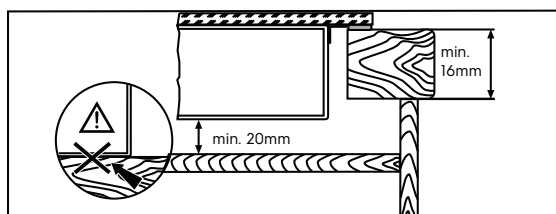

Dimension Guide

Induction hob

Model:
EHI6453BF

Dimensions

	width	height	depth
Cut-out (mm)	560	-	490
Product (mm)	590	51	520

Please note! Dimensions to be used as a guide only. All customers MUST refer to the user manual supplied with the product for detailed installation instructions.