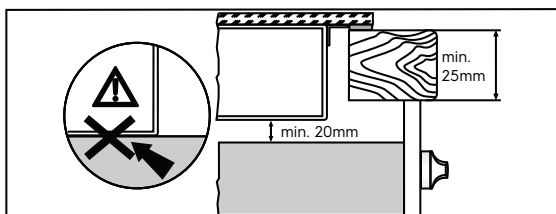

# Dimension Guide

### Dimensions

	width	height	depth
Cut-out (mm)	560	-	490
Product (mm)	590	51	520

**Please note!** Dimensions to be used as a guide only. All customers MUST refer to the user manual supplied with the product for detailed installation instructions.