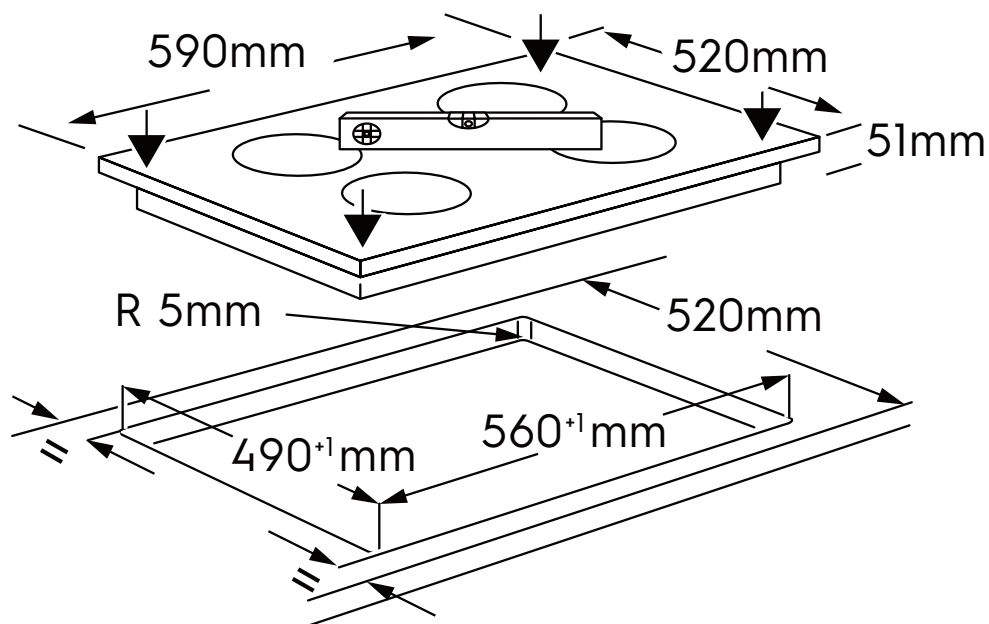

# Dimension Guide

### Dimensions

	width	height	depth
Cut-out (mm)	560	-	490
Product (mm)	590	51	520

**Please note!** Dimensions to be used as a guide only. All customers MUST refer to the user manual supplied with the product for detailed installation instructions.