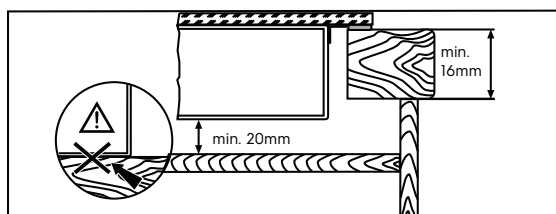

# Dimension Guide

### Dimensions

	width	height	depth
Cut-out (mm)	560	-	490
Product (mm)	590	51	520

**Please note!** Dimensions to be used as a guide only. All customers MUST refer to the user manual supplied with the product for detailed installation instructions.