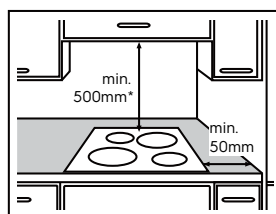

# Dimension Guide

### Dimensions

	width	height	depth
Cut-out (mm)	560	-	490
Product (mm)	590	51	520

**Please note!** Dimensions to be used as a guide only. All customers MUST refer to the user manual supplied with the product for detailed installation instructions.