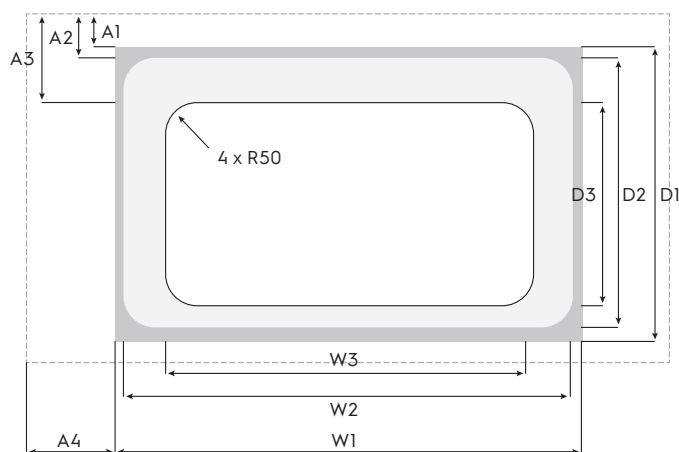

Dimension Guide

Gas Hob

Model:

EHG9377MF

Dimensions

	width	height	depth
Cut-out (mm)	700-865	64	405-480
Product (mm)	900	128	520

Cut-out dimensions (mm)	A1	A2	A3	A4	W1	W2	W3	D1	D2	D3
EHG9377MF	55	75	119	150	900	865	700	520	480	405

Please note! Dimensions to be used as a guide only. All customers MUST refer to the user manual supplied with the product for detailed installation instructions.

© 2026 Electrolux S.E.A PTE. LTD. ELX_DIM_EHG9377MF_Jan26