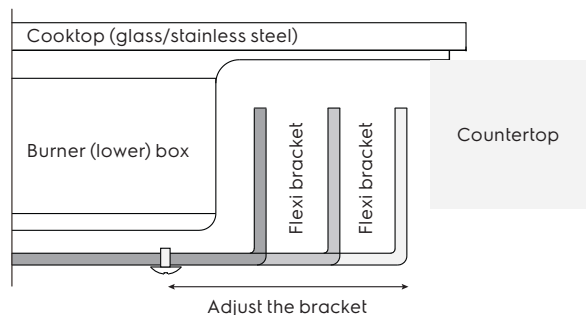

Dimension Guide

Gas Hob

Model:

EHG9377MF

Dimensions

	width	height	depth
Cut-out (mm)	700-865	64	405-480
Product (mm)	900	128	520

Cut-out dimensions (mm)	A1	A2	A3	A4	W1	W2	W3	D1	D2	D3
EHG9377MF	55	75	119	150	900	865	700	520	480	405

Please note! Dimensions to be used as a guide only. All customers MUST refer to the user manual supplied with the product for detailed installation instructions.

© 2026 Electrolux S.E.A PTE. LTD. ELX_DIM_EHG9377MF_Jan26