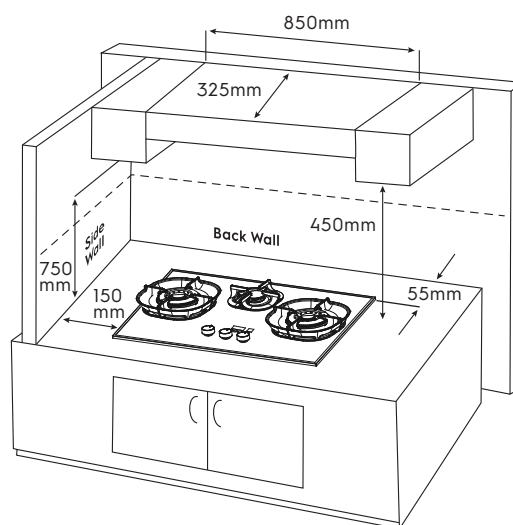

Dimension Guide

Gas Hob

Model:

EHG9377MF

Dimensions

	width	height	depth
Cut-out (mm)	700-865	64	405-480
Product (mm)	900	128	520

Cut-out dimensions (mm)	A1	A2	A3	A4	W1	W2	W3	D1	D2	D3
EHG9377MF	55	75	119	150	900	865	700	520	480	405

Please note! Dimensions to be used as a guide only. All customers MUST refer to the user manual supplied with the product for detailed installation instructions.

© 2026 Electrolux S.E.A PTE. LTD. ELX_DIM_EHG9377MF_Jan26