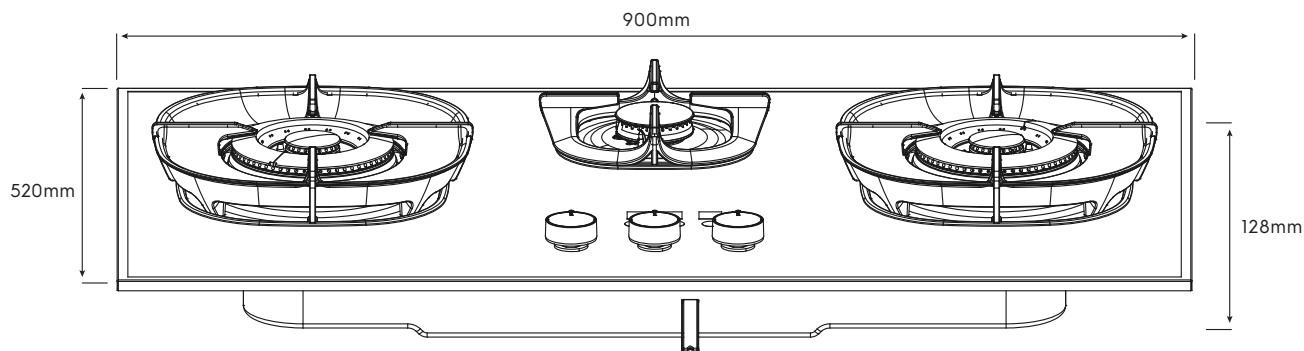

Dimension Guide

Gas Hob

Model:

EHG9377MF

Dimensions

	width	height	depth
Cut-out (mm)	700-865	64	405-480
Product (mm)	900	128	520

Cut-out dimensions (mm)	A1	A2	A3	A4	W1	W2	W3	D1	D2	D3
EHG9377MF	55	75	119	150	900	865	700	520	480	405

Please note! Dimensions to be used as a guide only. All customers MUST refer to the user manual supplied with the product for detailed installation instructions.

© 2026 Electrolux S.E.A PTE. LTD. ELX_DIM_EHG9377MF_Jan26