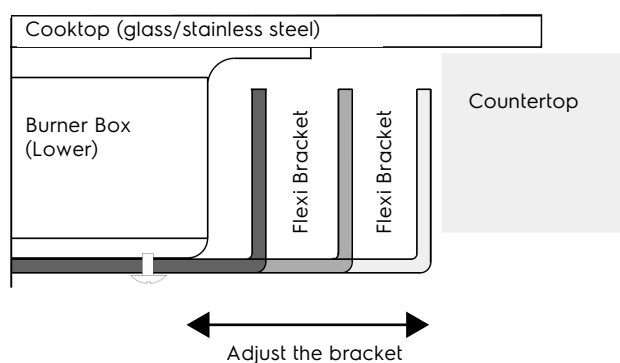

Dimension Guide

Gas Cooktop

Model:
EHG9361BC

Cut-Out Dimension Range

Width (700 -865) x Depth (405-480) R50

IMPORTANT

This is a guide of product dimensions only. For complete installation instructions, refer to the manual provided with product.