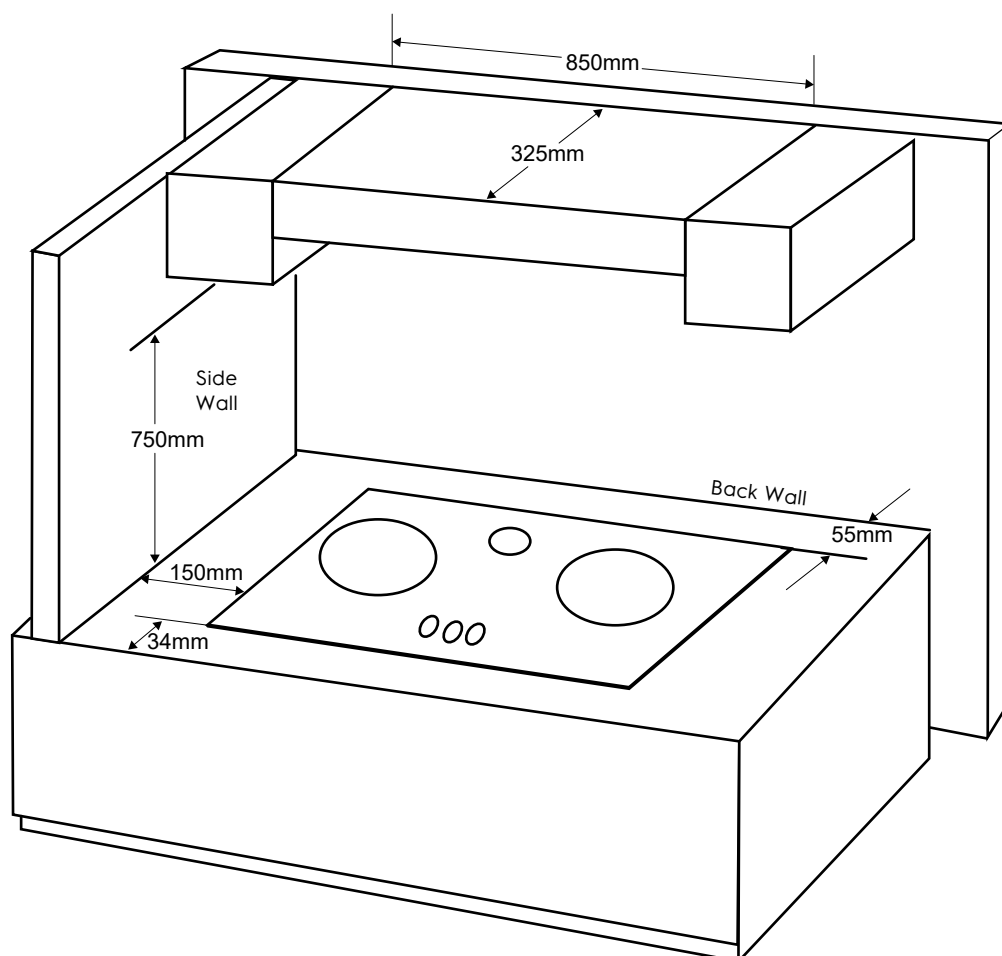

Dimension Guide

Gas Cooktop

Model:
EHG9361BC

Cut-Out Dimension Range

Width (700 -865) x Depth (405-480) R50

IMPORTANT

This is a guide of product dimensions only. For complete installation instructions, refer to the manual provided with product.