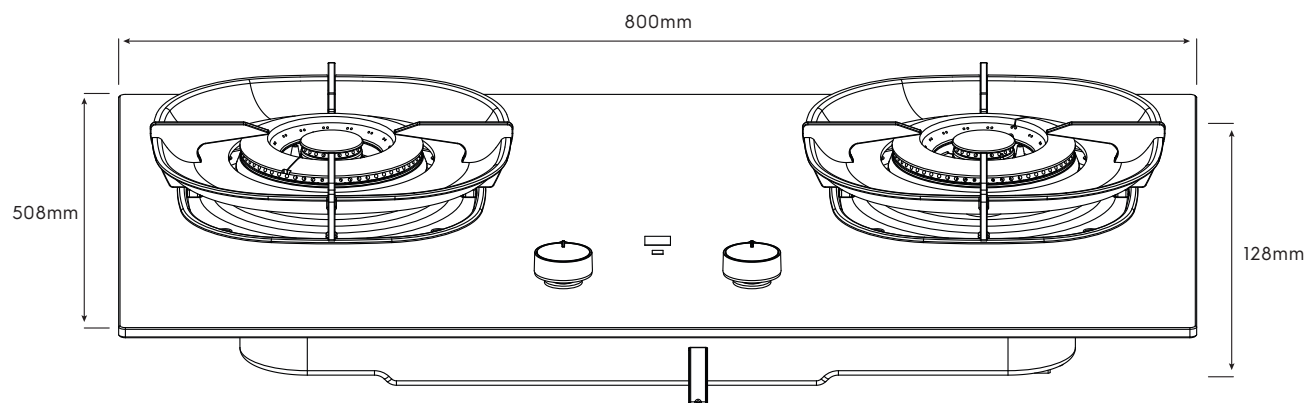

Dimension Guide

Gas Hob

Model:

EHG8276BF

Dimensions

	width	height	depth
Cut-out (mm)	630-765	64	350-465
Product (mm)	800	128	508

Cut-out dimensions (mm)	A1	A2	A3	A4	W1	W2	W3	D1	D2	D3
EHG8276BF	55	75	155	150	800	765	630	508	465	350

Please note! Dimensions to be used as a guide only. All customers MUST refer to the user manual supplied with the product for detailed installation instructions.

© 2026 Electrolux S.E.A PTE. LTD. ELX_DIM_EHG8276BF_Jan26