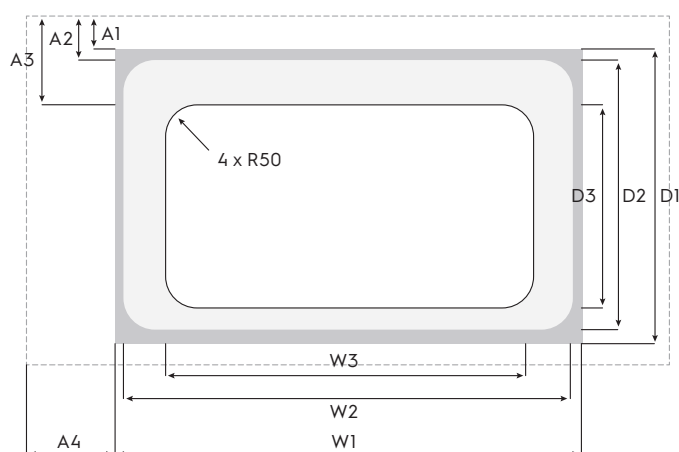

Dimension Guide

Gas Hob

Model:

EHG8276BF

Dimensions

	width	height	depth
Cut-out (mm)	630-765	64	350-465
Product (mm)	800	128	508

Cut-out dimensions (mm)	A1	A2	A3	A4	W1	W2	W3	D1	D2	D3
EHG8276BF	55	75	155	150	800	765	630	508	465	350

Please note! Dimensions to be used as a guide only. All customers MUST refer to the user manual supplied with the product for detailed installation instructions.

© 2026 Electrolux S.E.A PTE. LTD. ELX_DIM_EHG8276BF_Jan26