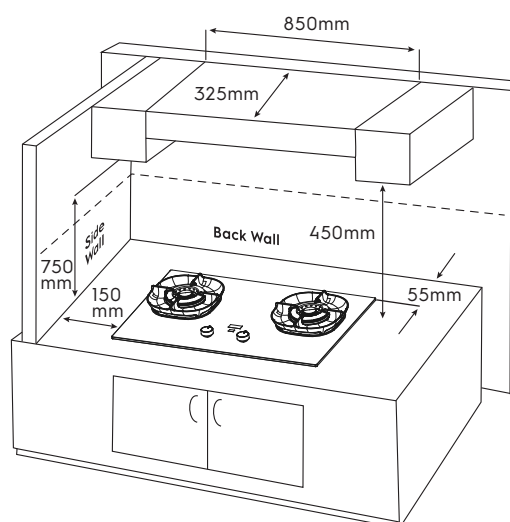

Dimension Guide

Gas Hob

Model:

EHG8276BF

Dimensions

	width	height	depth
Cut-out (mm)	630-765	64	350-465
Product (mm)	800	128	508

Cut-out dimensions (mm)	A1	A2	A3	A4	W1	W2	W3	D1	D2	D3
EHG8276BF	55	75	155	150	800	765	630	508	465	350

Please note! Dimensions to be used as a guide only. All customers MUST refer to the user manual supplied with the product for detailed installation instructions.

© 2026 Electrolux S.E.A PTE. LTD. ELX_DIM_EHG8276BF_Jan26