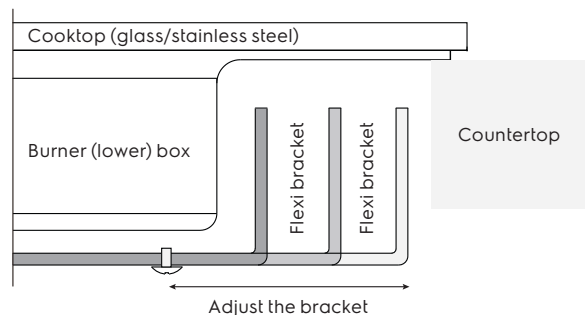

Dimension Guide

Gas Hob

Model:

EHG8255BF

Dimensions

	width	height	depth
Cut-out (mm)	630-765	64	350-465
Product (mm)	800	128	508

Cut-out dimensions (mm)	A1	A2	A3	A4	W1	W2	W3	D1	D2	D3
EHG8255BF	55	75	155	150	800	765	630	508	465	350

Please note! Dimensions to be used as a guide only. All customers MUST refer to the user manual supplied with the product for detailed installation instructions.

© 2026 Electrolux S.E.A PTE. LTD. ELX_DIM_EHG8255BF_Jan26