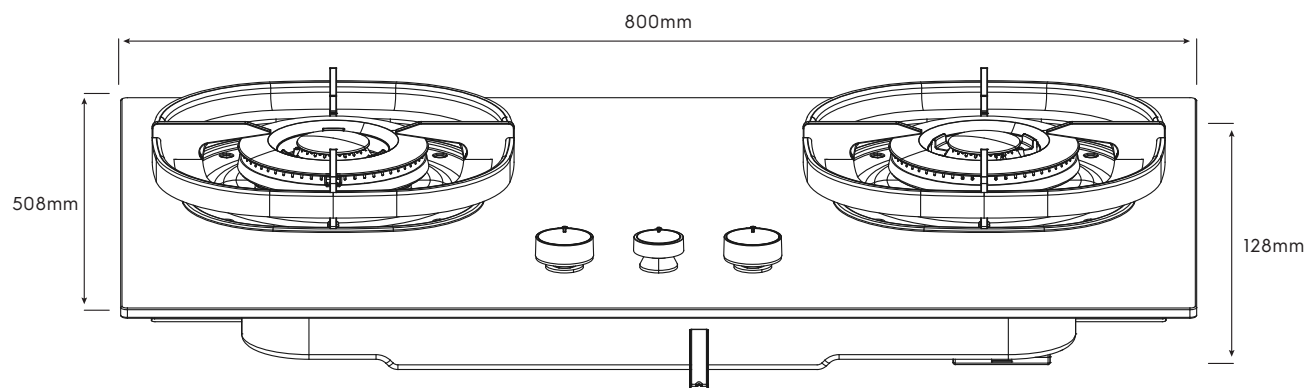

Dimension Guide

Gas Hob

Model:

EHG8255BF

Dimensions

	width	height	depth
Cut-out (mm)	630-765	64	350-465
Product (mm)	800	128	508

Cut-out dimensions (mm)	A1	A2	A3	A4	W1	W2	W3	D1	D2	D3
EHG8255BF	55	75	155	150	800	765	630	508	465	350

Please note! Dimensions to be used as a guide only. All customers MUST refer to the user manual supplied with the product for detailed installation instructions.

© 2026 Electrolux S.E.A PTE. LTD. ELX_DIM_EHG8255BF_Jan26