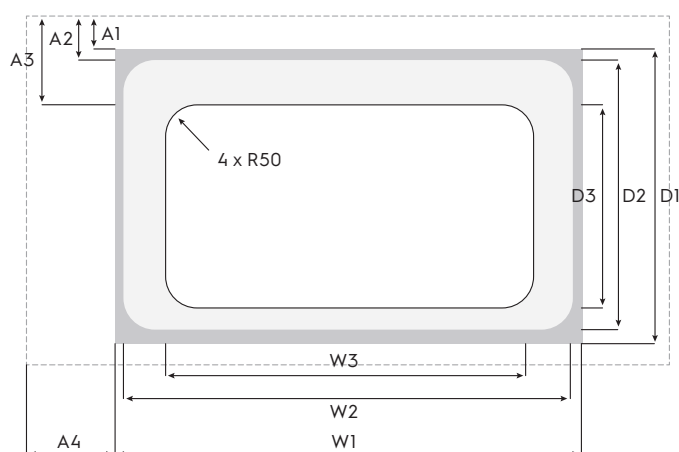

Dimension Guide

Gas Hob

Model:

EHG8255BF

Dimensions

	width	height	depth
Cut-out (mm)	630-765	64	350-465
Product (mm)	800	128	508

Cut-out dimensions (mm)	A1	A2	A3	A4	W1	W2	W3	D1	D2	D3
EHG8255BF	55	75	155	150	800	765	630	508	465	350

Please note! Dimensions to be used as a guide only. All customers MUST refer to the user manual supplied with the product for detailed installation instructions.

© 2026 Electrolux S.E.A PTE. LTD. ELX_DIM_EHG8255BF_Jan26