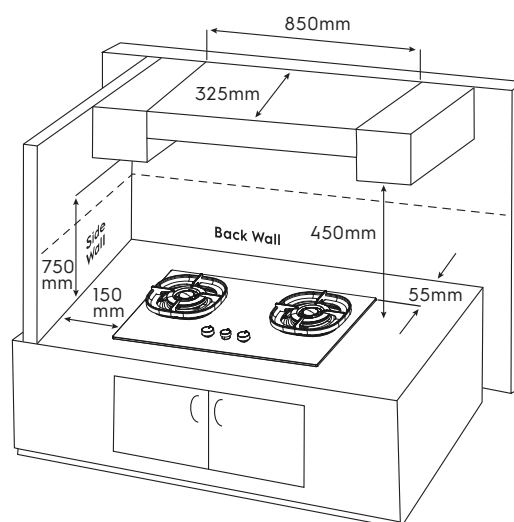

Dimension Guide

Gas Hob

Model:

EHG8255BF

Dimensions

	width	height	depth
Cut-out (mm)	630-765	64	350-465
Product (mm)	800	128	508

Cut-out dimensions (mm)	A1	A2	A3	A4	W1	W2	W3	D1	D2	D3
EHG8255BF	55	75	155	150	800	765	630	508	465	350

Please note! Dimensions to be used as a guide only. All customers MUST refer to the user manual supplied with the product for detailed installation instructions.

© 2026 Electrolux S.E.A PTE. LTD. ELX_DIM_EHG8255BF_Jan26