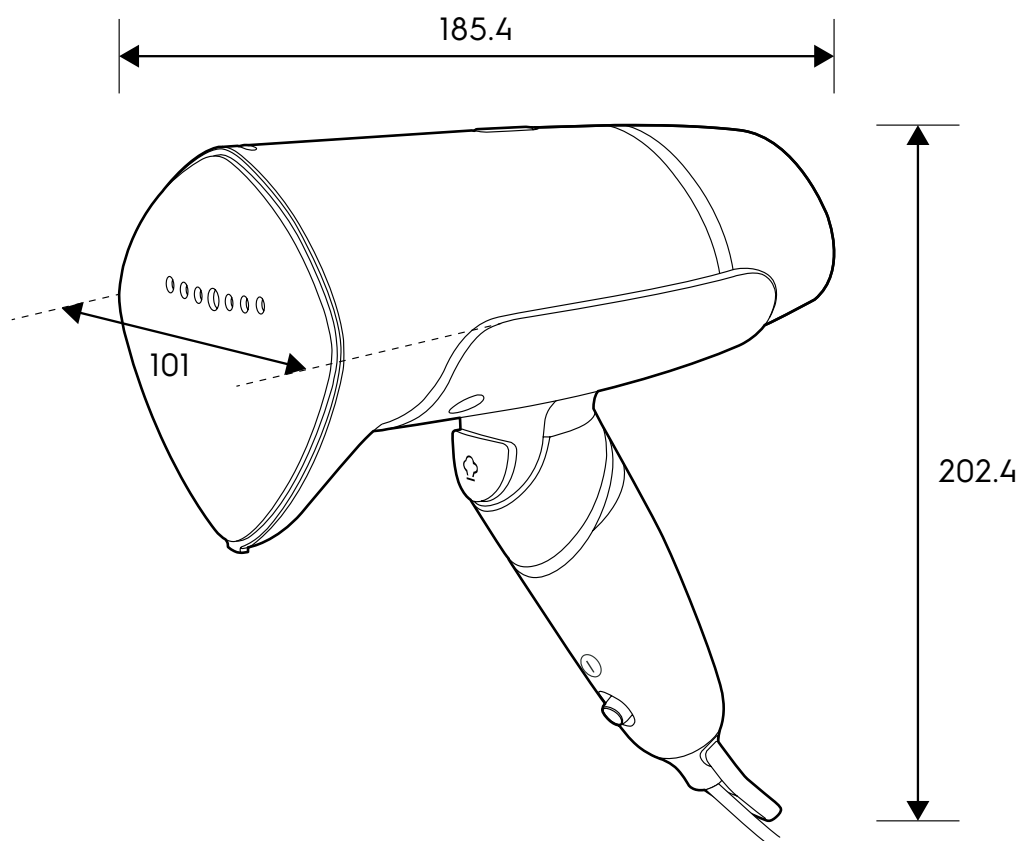

# Dimension Guide

## Handheld Steamer

**Model:**

E5HSI-100K,  
E5HSI-110K,  
E5HSI-700G,  
E5HSI-710G,  
E5HSI-700W,  
E5HSI-710W

**Dimensions**

	width	height	depth
Product (mm)	101	202.4	185.4

**Please note!** Dimensions to be used as a guide only. All customers MUST refer to the user manual supplied with the product for detailed installation instructions.