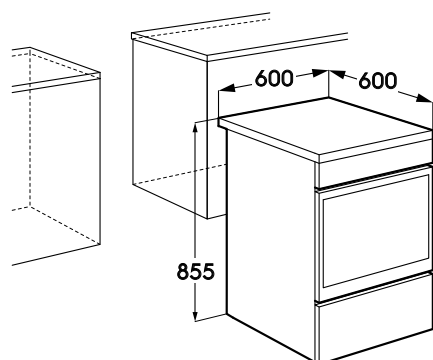

Dimension Guide

Freestanding cookers with gas hob

Model:

LKM620002X

Dimensions

	width	height	depth
Product (mm)	600	855	600

Please note! Dimensions to be used as a guide only. All customers MUST refer to the user manual supplied with the product for detailed installation instructions.