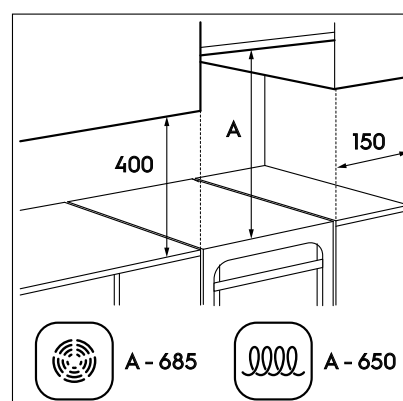

Dimension Guide

Freestanding cookers with gas hob

Model:

LKM620002X

Dimensions

	width	height	depth
Product (mm)	600	855	600

Please note! Dimensions to be used as a guide only. All customers MUST refer to the user manual supplied with the product for detailed installation instructions.