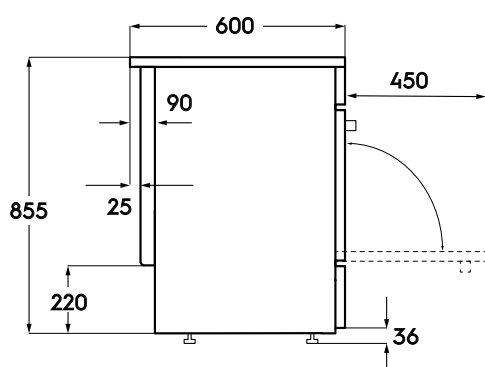

Dimension Guide

Freestanding cookers with gas hob

Model:

LKM620002X

Dimensions

	width	height	depth
Product (mm)	600	855	600

Please note! Dimensions to be used as a guide only. All customers MUST refer to the user manual supplied with the product for detailed installation instructions.