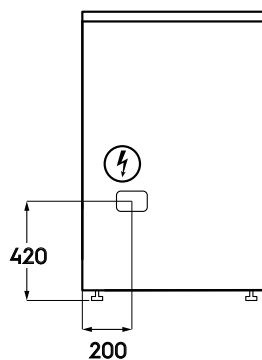

Dimension Guide

Freestanding cookers with gas hob

Model:

LKM620002X

Dimensions

	width	height	depth
Product (mm)	600	855	600

Please note! Dimensions to be used as a guide only. All customers MUST refer to the user manual supplied with the product for detailed installation instructions.