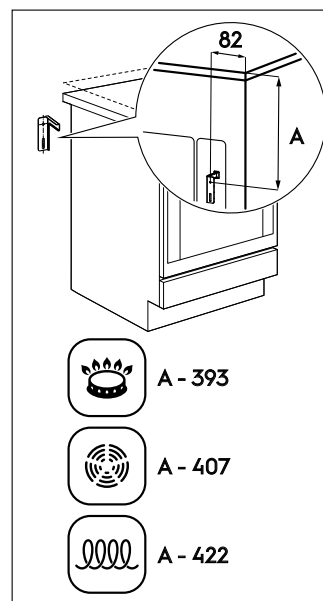

Dimension Guide

Freestanding cookers with gas hob

Model:

LKM620002X

Dimensions

	width	height	depth
Product (mm)	600	855	600

Please note! Dimensions to be used as a guide only. All customers MUST refer to the user manual supplied with the product for detailed installation instructions.