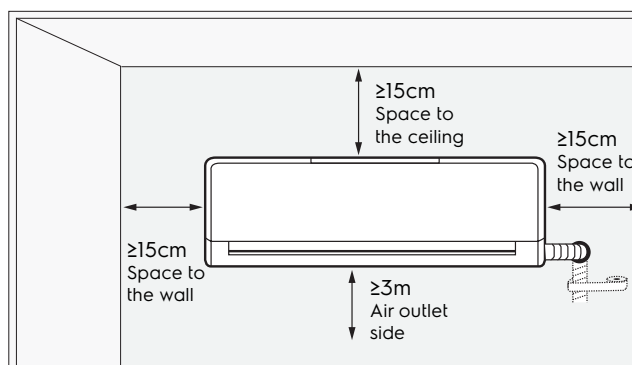

# Dimension Guide

## Air conditioner

**Model:**  
ESV187CISA

Dimensions			
	width	height	depth
Product (mm)	1075	345	250

**Please note!** Dimensions to be used as a guide only. All customers MUST refer to the user manual supplied with the product for detailed installation instructions.