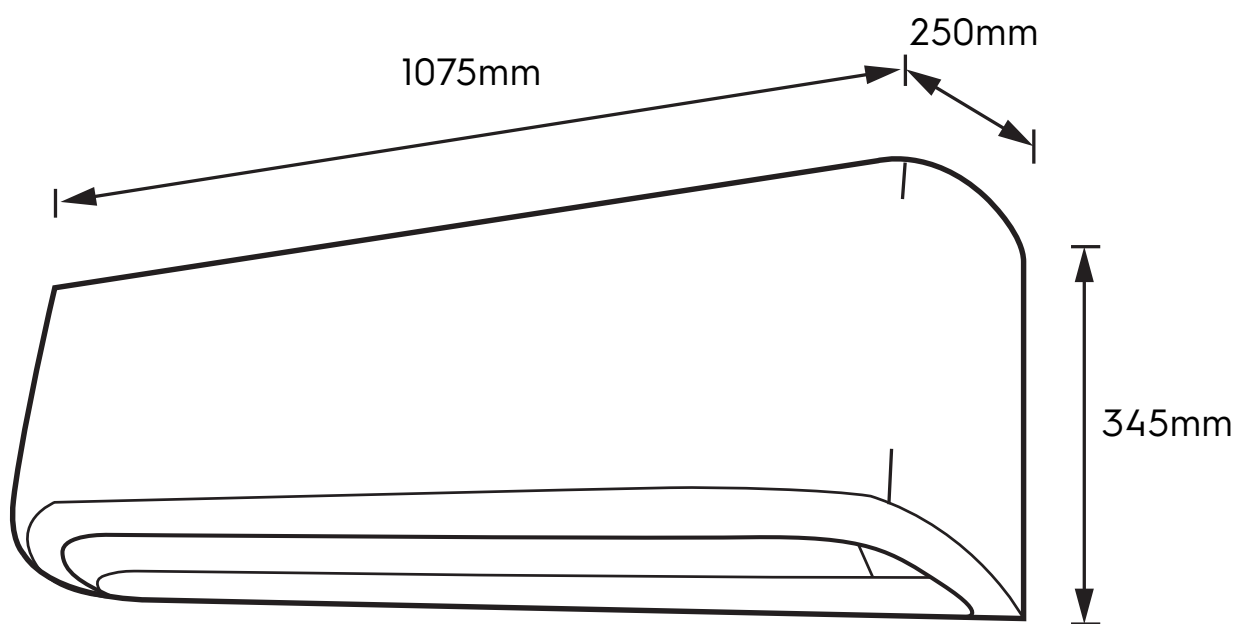

# Dimension Guide

## Air conditioner

**Model:**  
ESV187CISA

Dimensions			
	width	height	depth
Product (mm)	1075	345	250

**Please note!** Dimensions to be used as a guide only. All customers MUST refer to the user manual supplied with the product for detailed installation instructions.