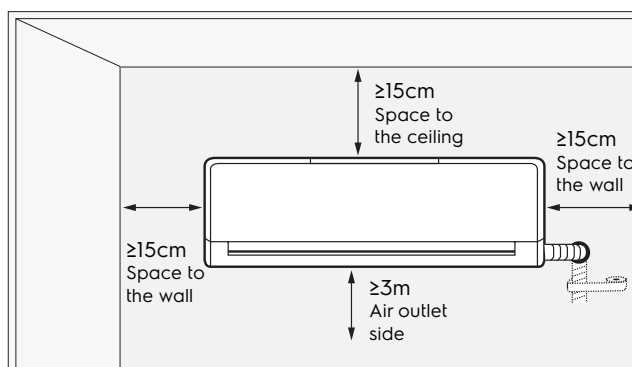

Dimension Guide

Air conditioner

Model:
ESV129C1NA

Dimensions			
	width	height	depth
Product (mm)	912	325	231

Please note! Dimensions to be used as a guide only. All customers MUST refer to the user manual supplied with the product for detailed installation instructions.