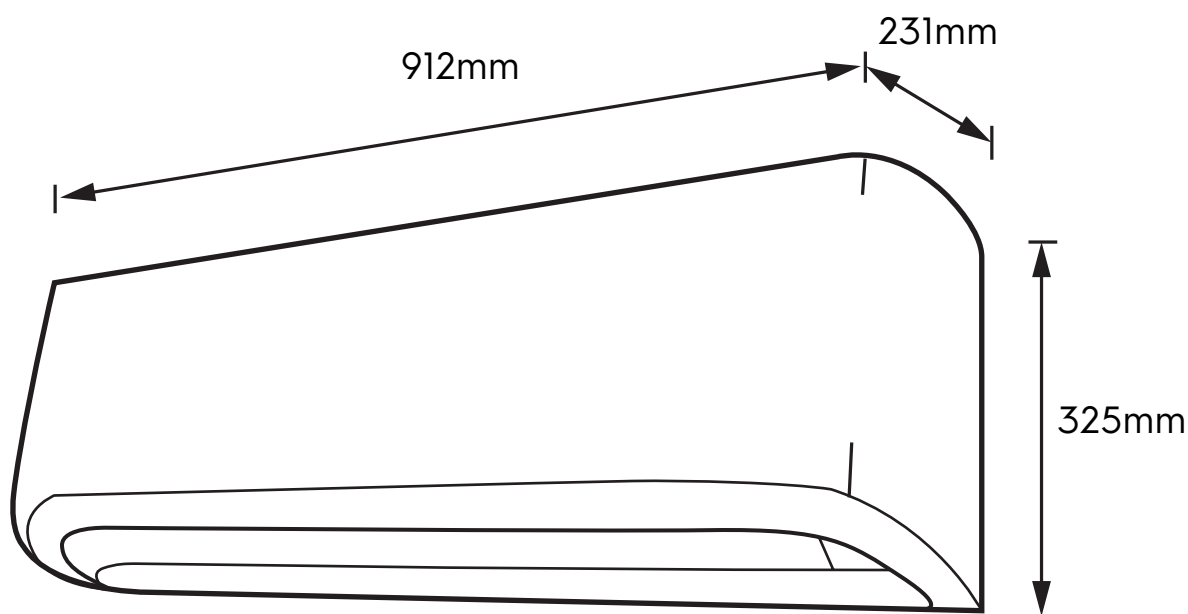

Dimension Guide

Air conditioner

Model:
ESV129C1NA

Dimensions			
	width	height	depth
Product (mm)	912	325	231

Please note! Dimensions to be used as a guide only. All customers MUST refer to the user manual supplied with the product for detailed installation instructions.